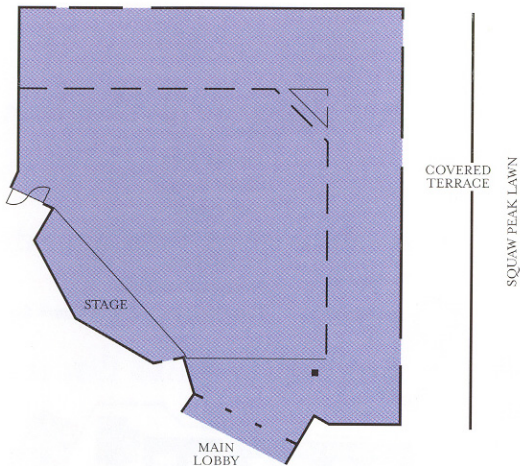

Grand Ballroom

	Reception	Banquet Seating	Dinner/Dance	Theater Seating	Classroom Seating	"U" Shape (Outside) Seating	Hollow Square Seating	Conference Table Seating	Width	Length	Total Square Feet	Ceiling Height
Grand Ballroom	500	440	380	550	320	50	65		89'	82'	7,298	9'4"