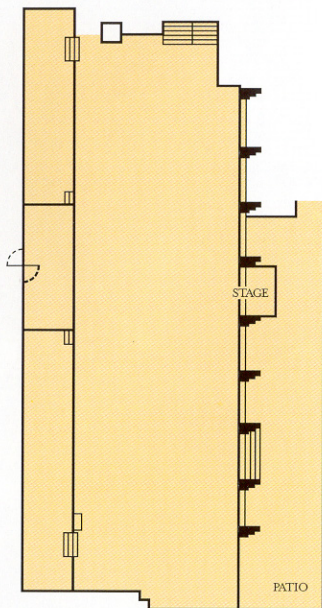

# Gold Room and Patio

	Reception	Banquet Seating	Dinner/Dance	Theater Seating	Classroom Seating	"U" Shape (Outside) Seating	Holloway Square Seating	Conference Table Seating	Width	Length	Total Square Feet	Ceiling Height
Gold Room	490	350	300	400	250				54'	130'	7,020	12'
Gold Room Patio	180	150							95'	21'	1,995	SKY