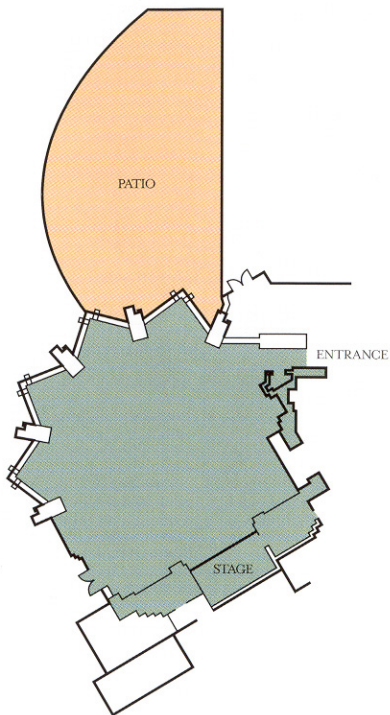

Aztec Room and Patio

	Reception	Banquet Seating	Dinner/Dance	Theater Seating	Classroom Seating	"U" Shaped (Outside) Seating	Hollow Square Seating	Conference Table Seating	Width	Length	Total Square Feet	Ceiling Height
Aztec Room	200	150	120	220	150	40	45	30	53'	44'	2,332	10'
Aztec Patio	300	200							50'	60'	3,000	SKY